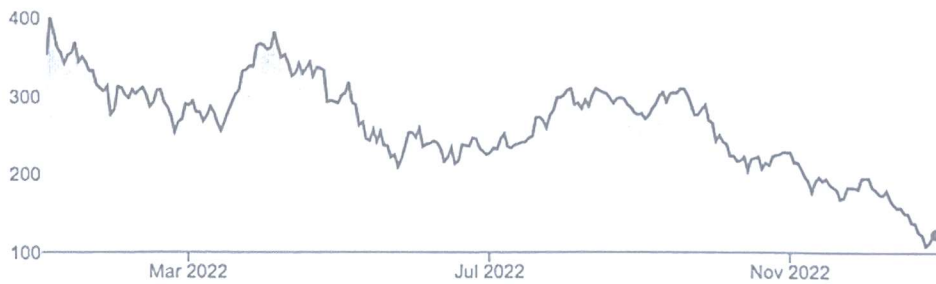

Financials

Market Summary > Tesla Inc

123.18 USD

+ Follow

-229.08 (-65.03%) ↓ past year

Closed: Dec 30, 7:59 PM EST • Disclaimer
After hours 123.50 +0.32 (0.26%)

1D 5D 1M 6M YTD 1Y 5Y Max

What is the domain?

all real numbers
from 2022 to 2023

What is the range?

about 110 to
about 400

Real numbers
(or dec. 10 hundreds)

Algebra 4-3