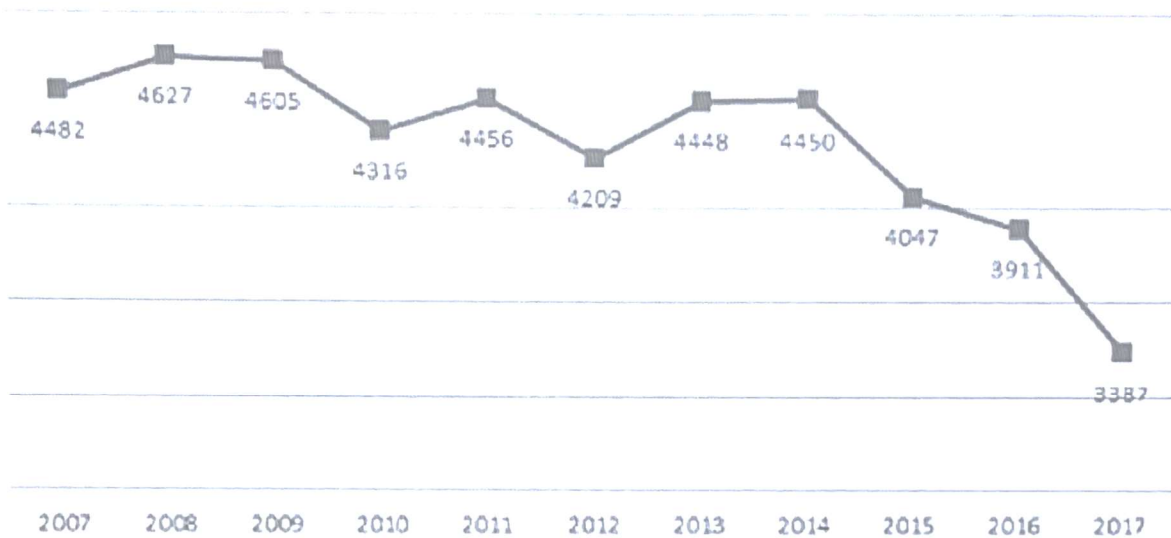

Question 01

Homeless Population in Connecticut from 2007 to 2017

What is the domain?

all real
numbers
from
2007
to
2017

What is the range?

$3387 \leq y \leq 4627$
whole numbers

Question 04

50 °F | °C